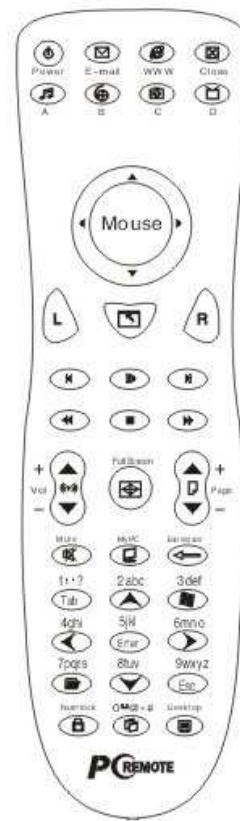

Search

首页 | 关于我们 | 产品中心 | 技术支持 | 企业新闻 | 信息反馈 | 联系我们
Home | About Us | Products | Support | News | Feedback | Contact Us

Current position: Products>> PC remote control series>> TG801 full-function remote control computer

PC remote control products

- ▶ TG801 full-function remote control computer
- ▶ TG802 Optical Mouse + PC remote control
- ▶ TG680 multimedia PC remote control
- ▶ TG880 PC remote control

Product Name: TG801 full-function remote control computer
Product ID: tg801

Functional characteristics:

PC remote control, Internet, listening to music, watching movies and convenient. Make your computer even more powerful. The receiver for the USB interface,
No driver, plug and play. Remote control with mouse function, operation buttons 360 degree conductive plastic, responsive. Feel comfortable ergonomic curve design; a key to close the Windows system. Multiple programs can be set to a key shortcut to start. Support WIN98, WINME, WIN2000, WINXP, compatible with Windows MCE, Vista operating system and other operating systems. Supports almost all of the player market. (Such as WinDvd, RealPlayer, Winamp, MediaPlayer, PowerDvd, IE, Word, PowerPoint, etc.).

按键对应图

按键	功能	按键	功能
	一键关机	VOL+	音量增加
	启动E-mail	VOL-	音量减少
	启动Internet	PgUp	上翻页
	关闭当前窗口	PgDn	下翻页
A	快捷键 A		静音
B	快捷键 B		资源管理器
C	快捷键 C		退格键
D	快捷键 D	Tab	Tab 键
Mouse	鼠标		上方向键
L	鼠标 左键		下方向键
R	鼠标 右键		左方向键
	移动窗口		右方向键
	上一曲	Enter	确认键
	下一曲		打开文件键
	播放/暂停		开始
	快退	Esc	退出
	快进		数字锁定
	停止		窗口切换
			回到桌面